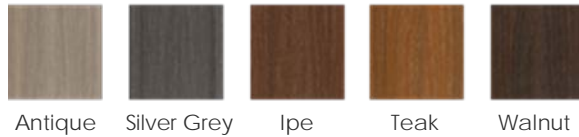

Stocked Colours

These grooved edge solid boards (US49) are finished with the US63 square/grooved edged profile. 15mm thick solid fascia boards (US06) are also available for fascia finishing.

Solid (Terrace) deck joist span is 450mm max.