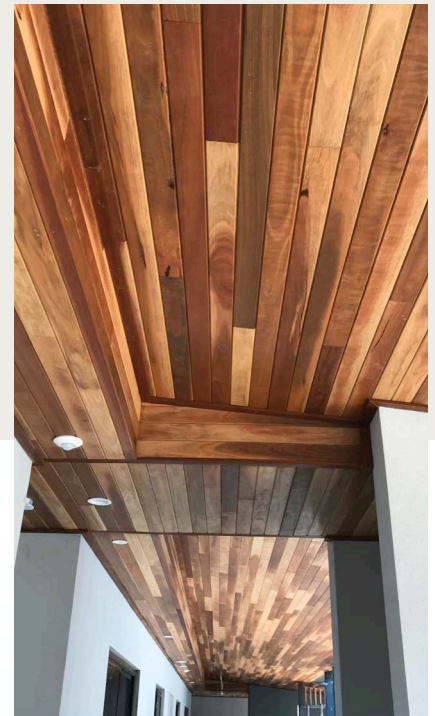

woodLINE

comptemporary timber lining **BY HURFORD'S**

QUALITY TIMBER PRODUCTS

WOODLINE

contemporary timber lining BY HURFORD'S

woodLINE brings a modern contemporary style to an interior or undercover patio space and can be installed vertically, horizontally or diagonally. The hidden tongue and groove joining system allows a quick and easy install with a line indicating where to nail. Not only does woodLINE look impressive, but it also provides a texture element in a selection of Australian hardwood timber species – Blackbutt, Brush Box, Grey Ironbark, Silvertop, Spotted Gum and Sydney Blue Gum.

woodLINE is reversible with a choice of 2 profiles – Shadow Line or Open VJ. The popular Shadow Line profile presents with a sleek edged join, making a stylish statement throughout a home. The Open VJ profile is a classic design, delivering a traditional look in a contemporary home.

PROFILE: Shadow Line Reversible Open VJ, End Matched

GRADES: Prestige or Rustic

PRE-OIL: Yes available on request

Diagram Drawings

Shadow Line

Open VJ

One of the simplest ways you can help protect our forests is to look for PEFC certified suppliers. It means that the forest-based material product comes from a PEFC certified forest. This is a forest that is managed in line with the world standard environmental requirements. Hurford's are a PEFC certified manufacturer and supplier.