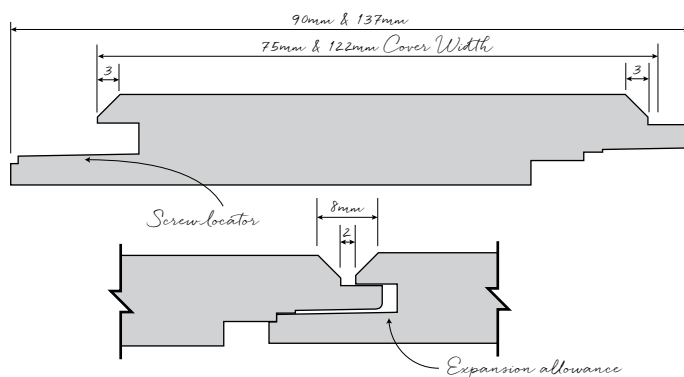

Open VJ

One of the simplest ways you can help protect our forests is to look for PEFC certified suppliers. It means that the forest-based material product comes from a PEFC certified forest. This is a forest that is managed in line with the world standard environmental requirements. Hurford's are a PEFC certified manufacturer and supplier.

QUALITY TIMBER PRODUCTS

QLD (07) 3442 6300
VIC & TAS (03) 8794 3300
NSW & ACT (02) 4646 1406
SA & NT (08) 8376 6694
WA 0448 132 955

E: info@hurfordwholesale.com.au

W: www.hurfordwholesale.com.au