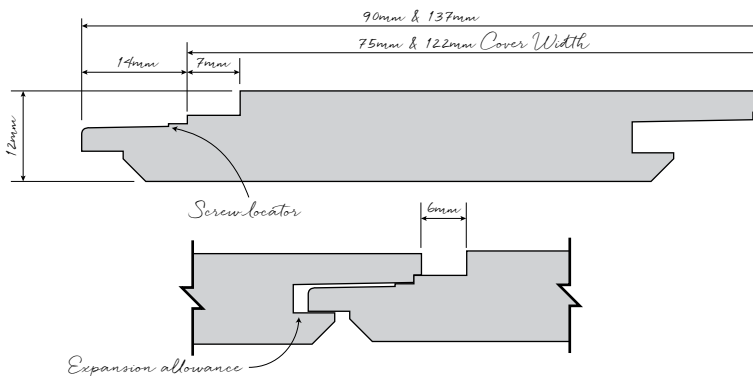

WOODLINE

contemporary timber lining BY HURFORD'S

woodLINE brings a modern contemporary style to an interior or undercover patio space and can be installed vertically, horizontally or diagonally. The hidden tongue and groove joining system allows a quick and easy install with a line indicating where to nail. Not only does woodLINE look impressive, but it also provides a texture element in a selection of Australian hardwood timber species – Blackbutt, Brush Box, Grey Ironbark, Silvertop, Spotted Gum and Sydney Blue Gum.

woodLINE is reversible with a choice of 2 profiles – Shadow Line or Open VJ. The popular Shadow Line profile presents with a sleek edged join, making a stylish statement throughout a home. The Open VJ profile is a classic design, delivering a traditional look in a contemporary home.

Product Specification

SPECIES: * Blackbutt, Brush Box, Grey Ironbark, Silvertop, Spotted Gum and Sydney Blue Gum

SIZES: 75 x 12mm, 122 x 12mm. * Blackbutt available only in size 75 x 12mm

LENGTH: Random (.6 to 4.5 in length)

PROFILE: Shadow Line Reversible Open VJ, End Matched

GRADES: Prestige or Rustic

PRE-OIL: Yes available on request

Diagram Drawings

Shadow Line